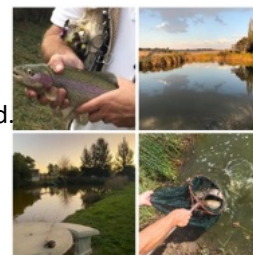

**SUNDOWNER @ LANSERIA COUNTRY ESTATE
WINTER TROUT FLYFISHING SEASON ACTIVITIES & PRICES
23 MAY – 30 SEPTEMBER 2025**

Day visitors: 6am to 6pm

Day Fly fishing on the two dams. No bass or bait fishing. There are trout (Rainbow & Golden), bass, carp, and tilapia in the dams. We support catch & release so only de-barded or barbless flies are allowed. Dams are small, therefore a max limit of 10-12 fishers per day.

Morning & full day – 1 Adult/R275pp, 2+ Adults/R250pp & Kids (U12)/R200pp & Pensioner (60+)/R215pp

Half day afternoon (After 1:30pm) - Adults@R220 & Kids (U12) @ R175

Introductory small group fly fishing Clinic (1,5 hr)

Ideal for beginners to learn the basic fly-fishing techniques or intermediate fishers to polish up their skills. Guests may still fish for the rest of the day after clinic.

2 Adults/R750pp or 3+ adults/R700pp & Kids/R550pp excluding flies and rod hire.

(Saturdays and Sundays at 8.00am,10:00am or 2pm)

Private fly-fishing clinics

Dedicated 2,5-hour private tuition and fly-fishing guidance (Tues-Sunday). Day fishing included.

Price -R1650/ 1 fisher & R700/per additional fisher

Corporate fly-fishing Team build (2 hr)

Learn the basics fly fishing techniques and build spirit with our fun, practical team challenges

Price - R700 per person with a min of 10 fishers (Smaller groups welcome, please request price).

Kids sport/fly fishing parties (2,5 hr)

Min of 6 kids per event (8 -13 yrs old). Have fun learning to fly fish and then spend some time trying to catch a fish.

Price - R350 per child

Kids can also ride their bikes or kick a ball around the soccer field. Includes use of rod, crab catching kit & fly-fishing host. Food and drinks for non-fishing adults & kids are available from the Place2B restaurant. Any trout caught must be kept & paid for R200/kg.

Fly Fishing rods available for hire @ R150 per rod per day. Fly packs (R65 pack of 3) and extra fishing tackle for sale on site. Refundable breakage deposit of R100 per rod. If a rod, reel, line is damaged then guests will be charged the relevant replacement value. We have some quality fly fishing brands to purchase. We will assist you with a suitable recommendation.

Trout may be kept and paid for by arrangement. **Injured trout** MUST be kept and paid for (Rainbow@R200/kg & Gold or Brown @R225kg)

Notes:

Advance booking and pre-payment required for fishing access and related fly-fishing activities. We recommend using the online booking system which has live availability which may be made via www.sundowner.co.za or feel free to contact us directly on 0834140391.

Prices may be subject to change but will be communicated timeously.

No food or beverages may be brought onto the estate by day visitors; there is a fully licensed restaurant on site called @ThePlace2B

If you have any specific meal or accommodation requirements, please contact the duty manager directly on enquiries@lanseriacountryestate.co.za or 011 6598054.

Sundowner Flyfishing Adventures admin:

Cell/WhatsApp: +27834140391 Email: gofish@sundowner.co.za

www.sundowner.co.za / www.lanseriacountryestate.co.za